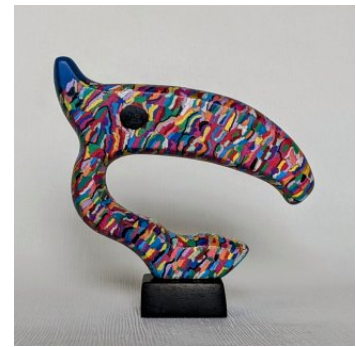

SEBASTIAN HÖHER
Nervous breakdown, 2023
Woodworking, Painting
14 x 12 cm (h x w)
€ 180

SEBASTIAN HÖHER
Keep a stiff upper lip, 2022
Woodworking, mixed media
31 x 6 cm (h x w)
€ 180

SEBASTIAN HÖHER
Always in trouble, 2018
Woodworking, Painting
16 x 12 cm (h x w)
€ 180