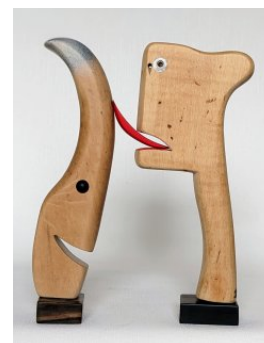

SEBASTIAN HÖHER
Be yourself, 2024
Woodworking, Painting
34 x 17 cm (h x w)
€ 360